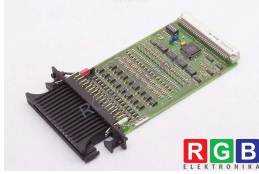

Repair 657.452.04 71.657.452.04.01/3 53.424 KUNKE ENERGIETECHNIK

We will repair every KUNKE ENERGIETECHNIK device. If you cannot find the device that interests you, please contact us. We collect the devices **free of charge** via a courier or in person, thanks to which we are able to carry out the repair within several hours. We will diagnose your equipment **for free**, and if you do not decide on our service, you will not incur any costs. We offer **24 months warranty** for all completed repairs. We are available 24/7, also at weekends and on holidays. **Call us 24/7: [+48 71 750 09 77](tel:+48717500977)** and receive immediate help.

SPECIFICATIONS

MANUFACTURER	KUNKE ENERGIETECHNIK
MODEL	657.452.04 71.657.452.04.01/3 53.424
CATEGORY	PLC Systems
DIMENSIONS	13.0 cm x 13.0 cm x 22.0 cm
WEIGHT	0.14 kg

WRITE TO US
info24@rgbrepairs.com

24/7 SUPPORT
[+48 71 750 09 77](tel:+48717500977)